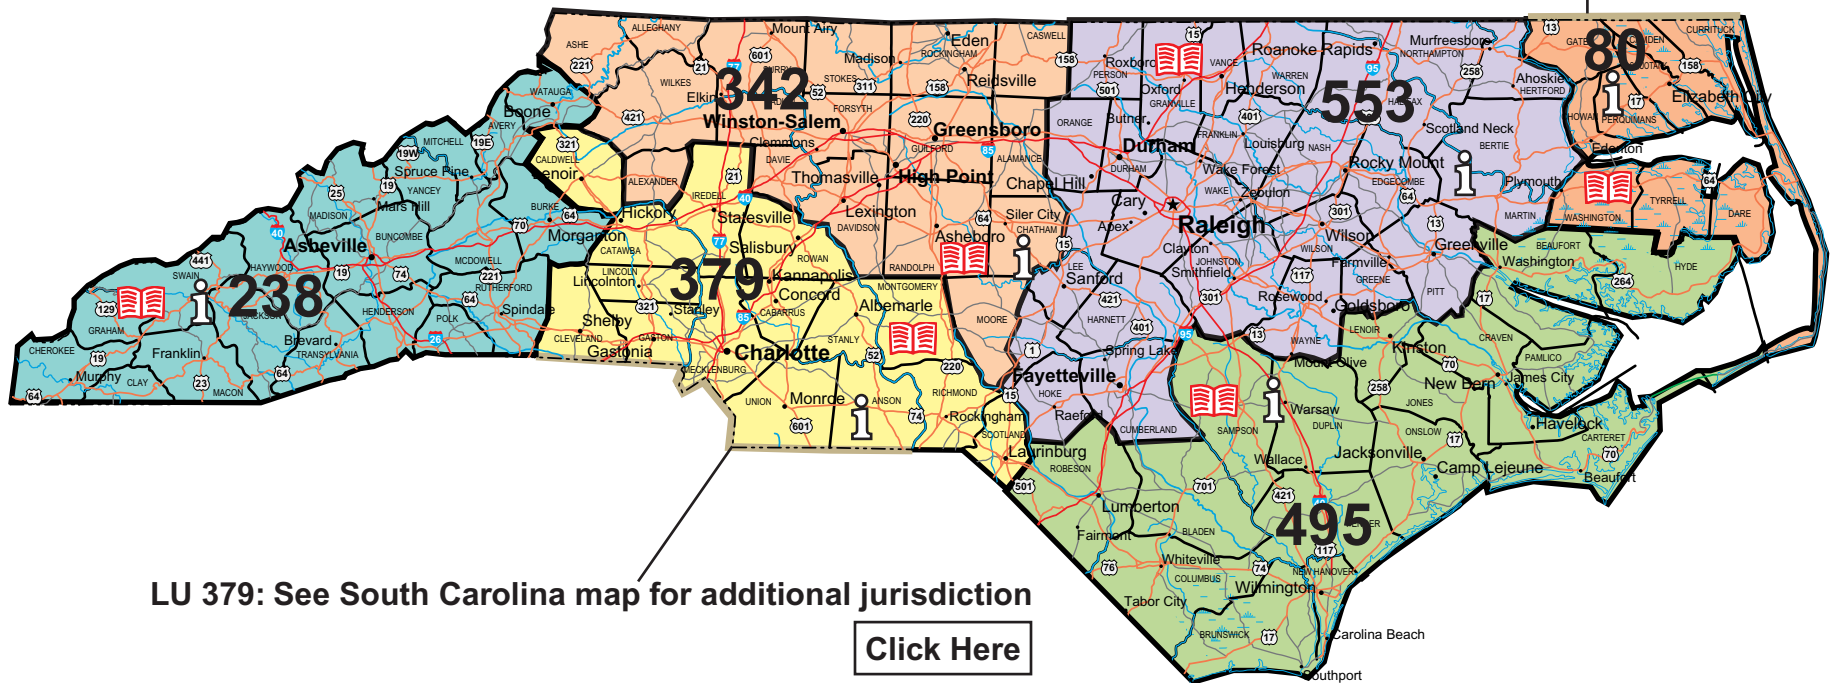

NORTH CAROLINA

Inside Jurisdiction

Prepared by IBEW® Education and Research Department, May 2003.

© 2003 International Brotherhood of Electrical Workers®

NC-Inside (pb)

links to jurisdiction as stated in part in the bylaws.

links to information in local union directory.

LU 80: See Virginia map for additional jurisdiction

[Click Here](#)

LU 379: See South Carolina map for additional jurisdiction

[Click Here](#)

LU 379: See Georgia map for additional jurisdiction